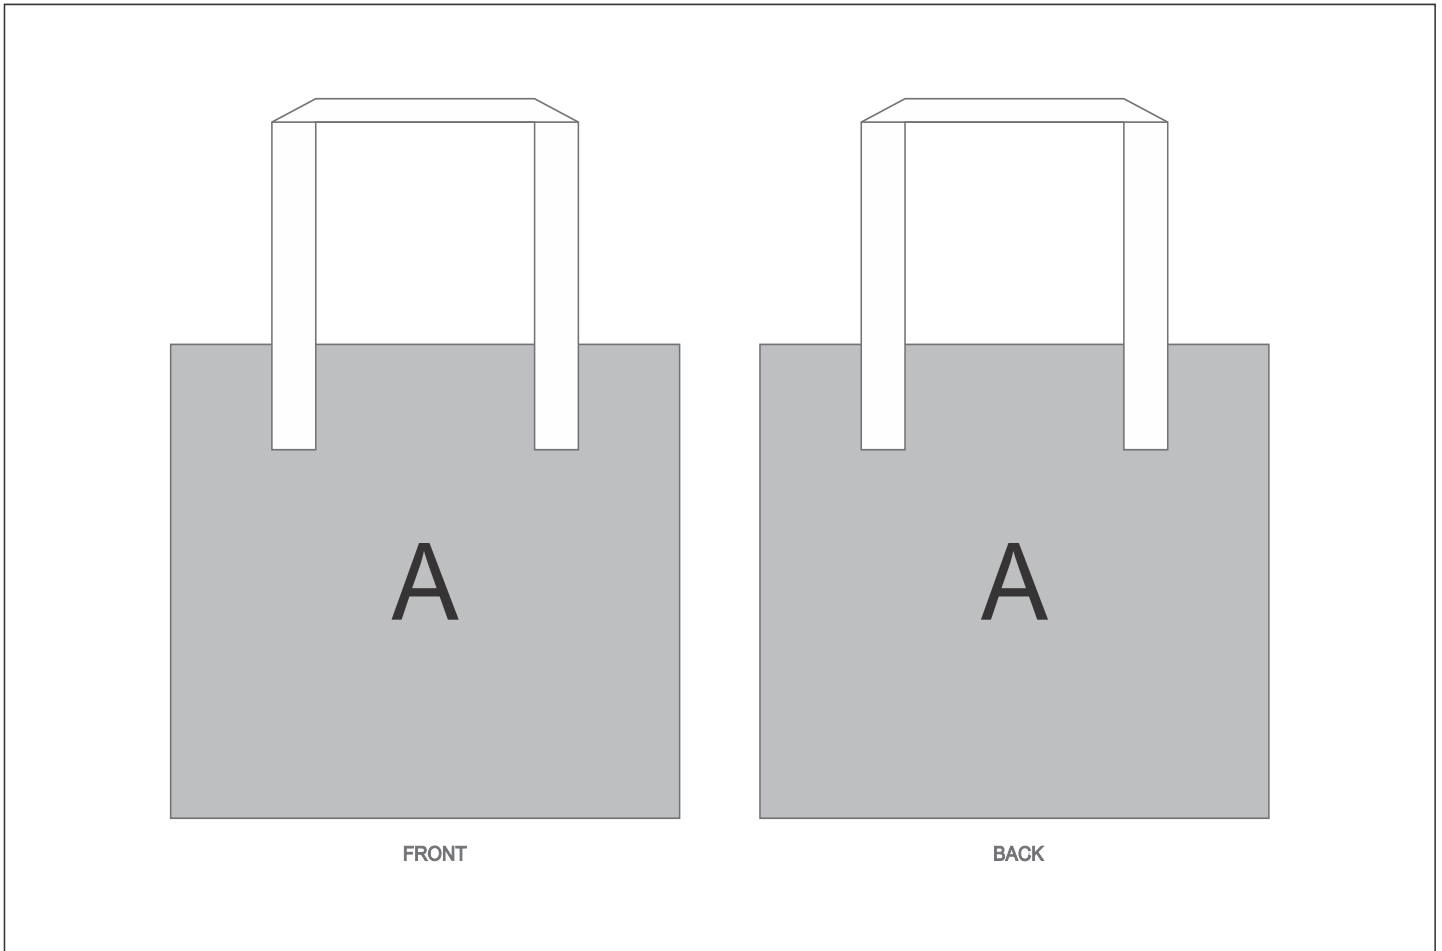

# BC-HP-72-G

Hoppla Sunset Beach Bag

## Need to know:

Includes 1-Position Sublimation (setup fees apply)

- Please Note: We cannot guarantee 100% logo Alignment on all Brandable Panels.

## Branding Options:

Position	Branding Method (Branding Code)	No. of Colours	Dimension
A	Custom Sublimation A (CPSUB-A)	Full Colour	690mm wide x 1080mm high